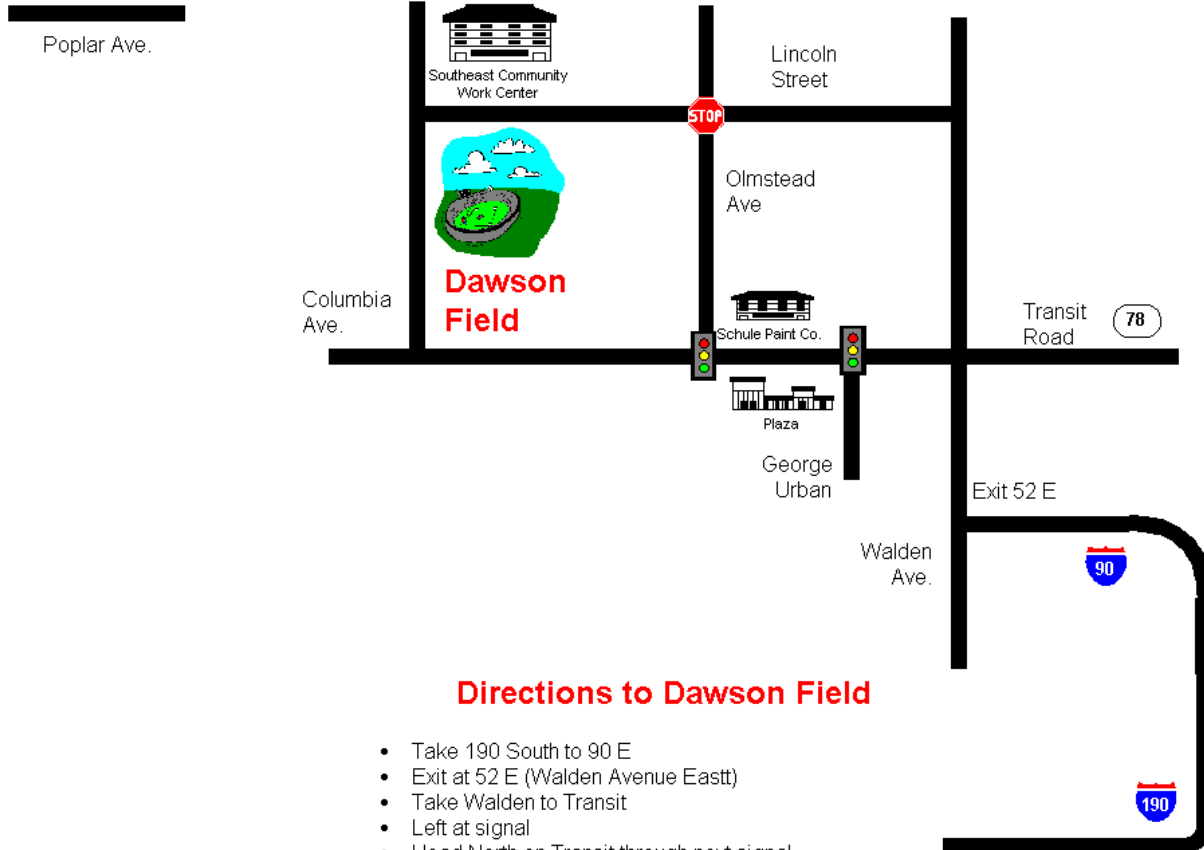

MUNY 'AA' Baseball League

Directions to Dawson Field

- Take 190 South to 90 E
- Exit at 52 E (Walden Avenue East)
- Take Walden to Transit
- Left at signal
- Head North on Transit through next signal
- Turn Right on Olmstead (Next Signal)
- Stay on Olmstead to stop sign & turn left
- Diamond will be on your left