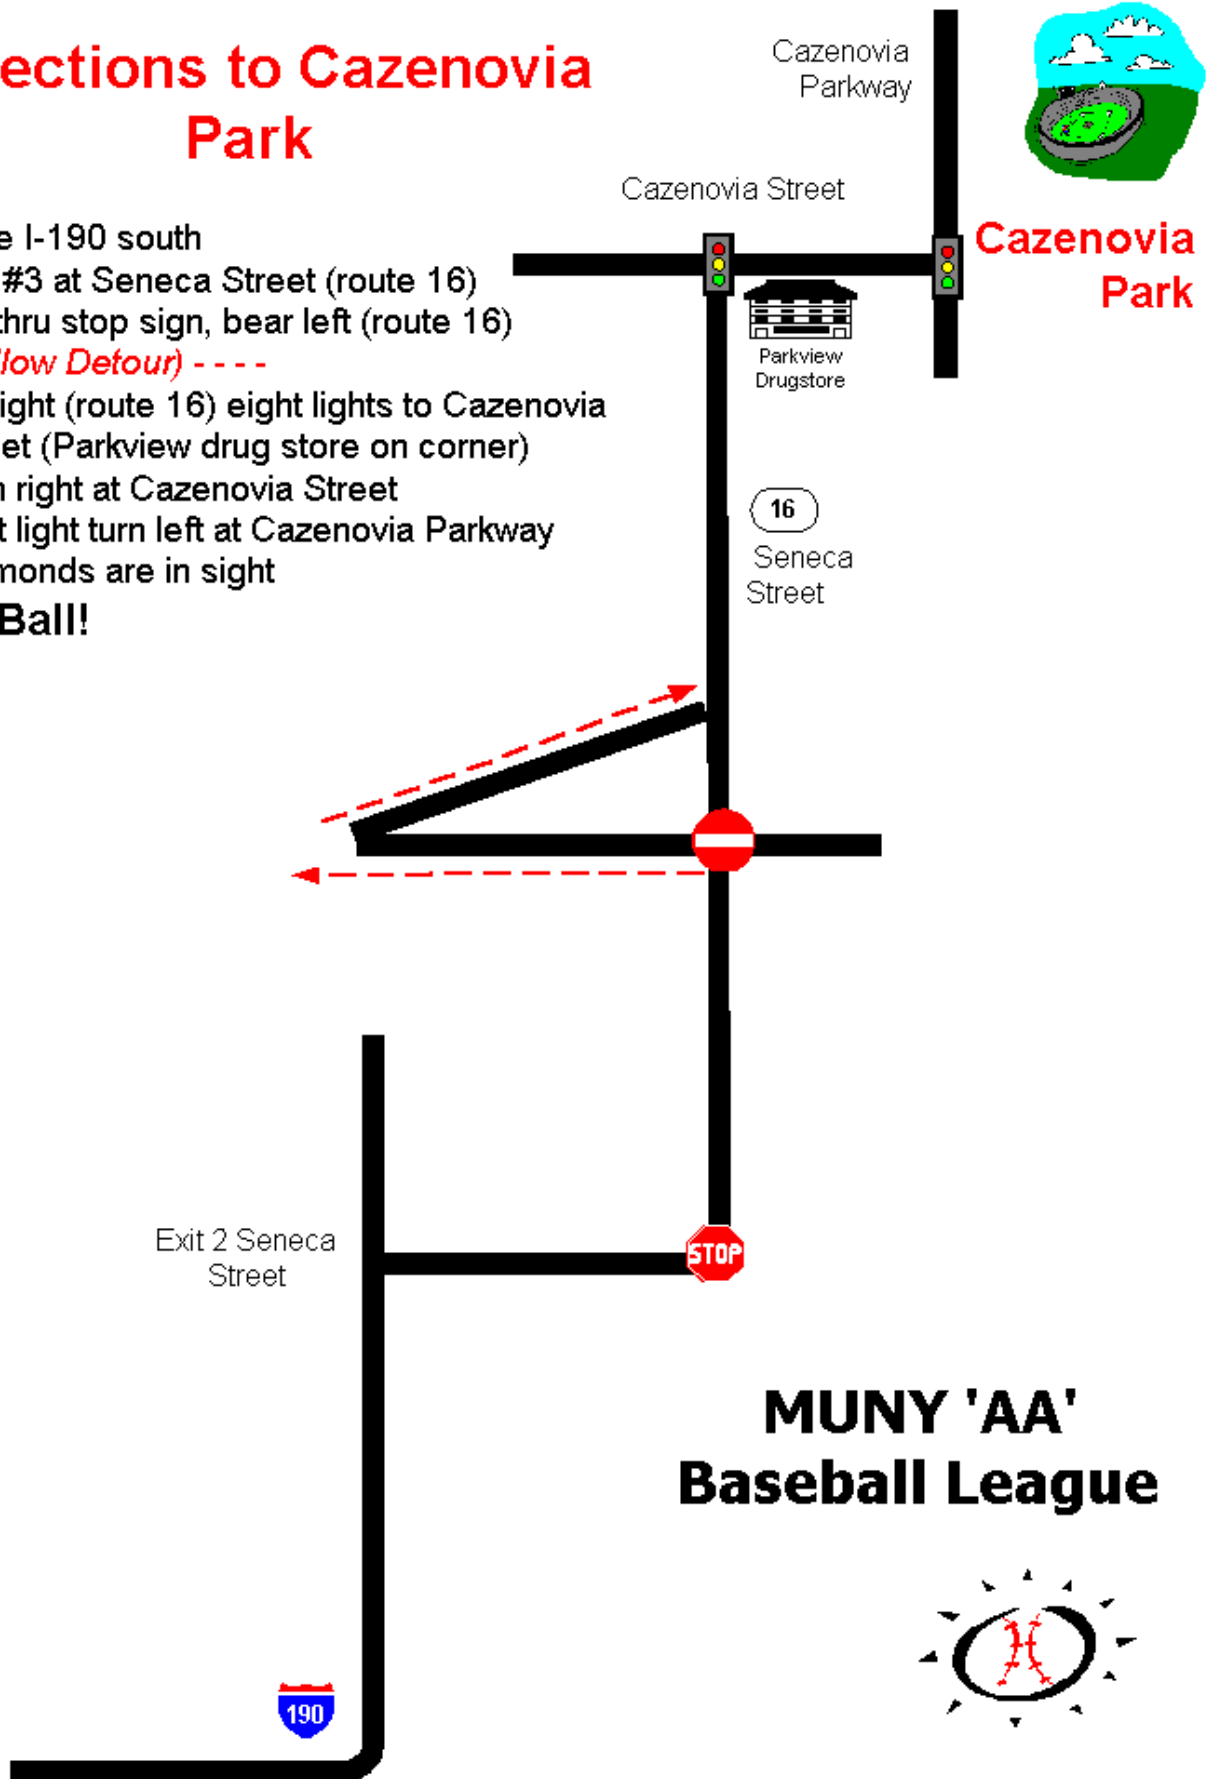

Directions to Cazenovia Park

- Take I-190 south
- Exit #3 at Seneca Street (route 16)
- Go thru stop sign, bear left (route 16)
- *(Follow Detour) - - - -*
- Straight (route 16) eight lights to Cazenovia Street (Parkview drug store on corner)
- Turn right at Cazenovia Street
- Next light turn left at Cazenovia Parkway
- Diamonds are in sight

Play Ball!

MUNY 'AA' Baseball League